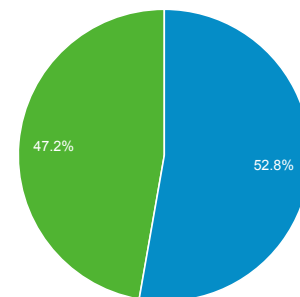

Audience Overview

Jun 1, 2019 - Jun 30, 2019

All Users
100.00% Users

Overview

Users 40,039	New Users 21,024	Sessions 105,597
Number of Sessions per User 2.64	Pageviews 164,438	Pages / Session 1.56
Avg. Session Duration 00:00:56	Bounce Rate 78.69%	

■ Returning Visitor ■ New Visitor

Language	Users	% Users
1. bg-bg	26,028	64.81%
2. bg	6,013	14.97%
3. en-us	5,370	13.37%
4. en-gb	1,021	2.54%
5. tr-tr	296	0.74%
6. es-es	230	0.57%
7. en-bg	185	0.46%
8. ru-ru	173	0.43%
9. de-de	140	0.35%
10. it-it	81	0.20%