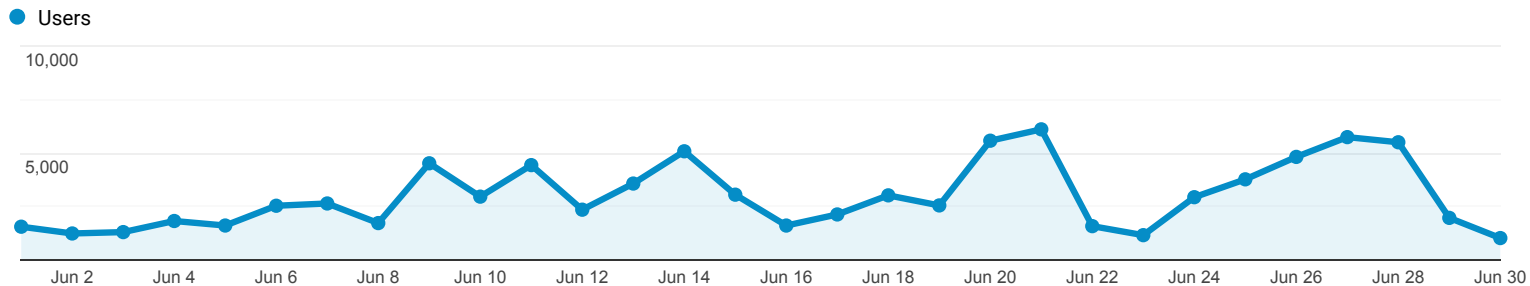

Audience Overview

Jun 1, 2019 - Jun 30, 2019

All Users
100.00% Users

Overview

Users 40,039	New Users 21,024	Sessions 105,597
Number of Sessions per User 2.64	Pageviews 164,438	Pages / Session 1.56
Avg. Session Duration 00:00:56	Bounce Rate 78.69%	